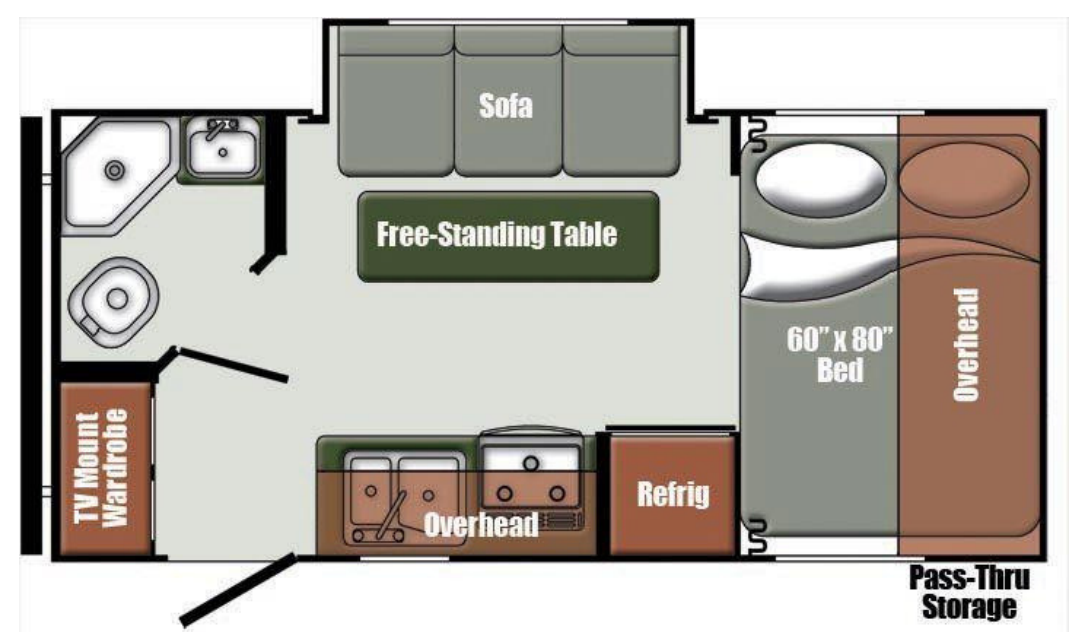

CLASS A

2000 Winnebago, 35 ft.
Slide-outs: 2
Sleeps: 6-8
\$165 per day

FLOOR PLAN

CLASS C

2004 Dutchman, 24 ft.
Slide-outs: NO
Sleeps: up to 4
\$135 per day

TRAVEL TRAILER

2014 Stream Line, 19 ft.
Slide-outs: 1
Sleeps: up to 4
\$110 per day

CAMPING TRAILER

2012 Flagstaff Pop-Up
Slide-outs: 2
Sleeps: 6-8
\$80 per day

All of our units include 100 free miles per day. Each additional mile is \$ 0.30.

Prices, models and floorplans are subject to change without notice.