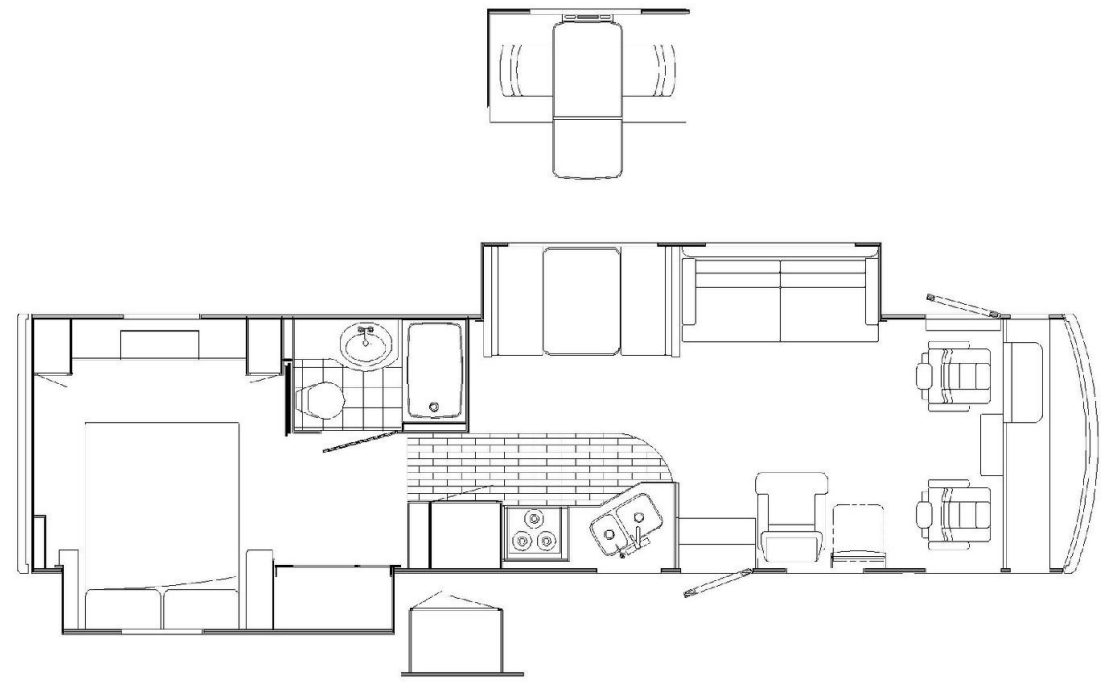

CLASS A

2000 Winnebago, 35 ft.
Slide-outs: 2
Sleeps: 6-8
\$165 per day

FLOOR PLAN

CLASS C

2004 Dutchman, 24 ft.
Slide-outs: NO
Sleeps: up to 4
\$135 per day

TRAVEL TRAILER

2014 Stream Line, 19 ft.
Slide-outs: 1
Sleeps: up to 4
\$110 per day

CAMPING TRAILER

2012 Flagstaff Pop-Up
Slide-outs: 2
Sleeps: 6-8
\$80 per day

All of our units include 100 free miles per day. Each additional mile is \$ 0.30.

Prices, models and floorplans are subject to change without notice.