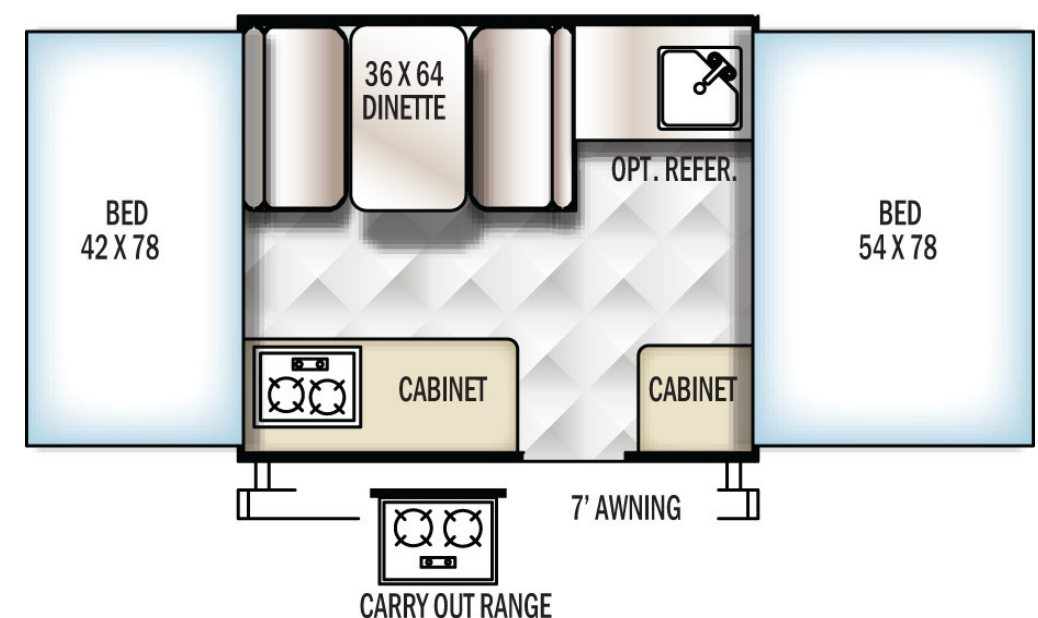

CLASS A

2000 Winnebago, 35 ft.
Slide-outs: 2
Sleeps: 6-8
\$165 per day

FLOOR PLAN

CLASS C

2004 Dutchman, 24 ft.
Slide-outs: NO
Sleeps: up to 4
\$135 per day

TRAVEL TRAILER

2014 Stream Line, 19 ft.
Slide-outs: 1
Sleeps: up to 4
\$110 per day

CAMPING TRAILER

2012 Flagstaff Pop-Up
Slide-outs: 2
Sleeps: 6-8
\$80 per day

All of our units include 100 free miles per day. Each additional mile is \$ 0.30.

Prices, models and floorplans are subject to change without notice.