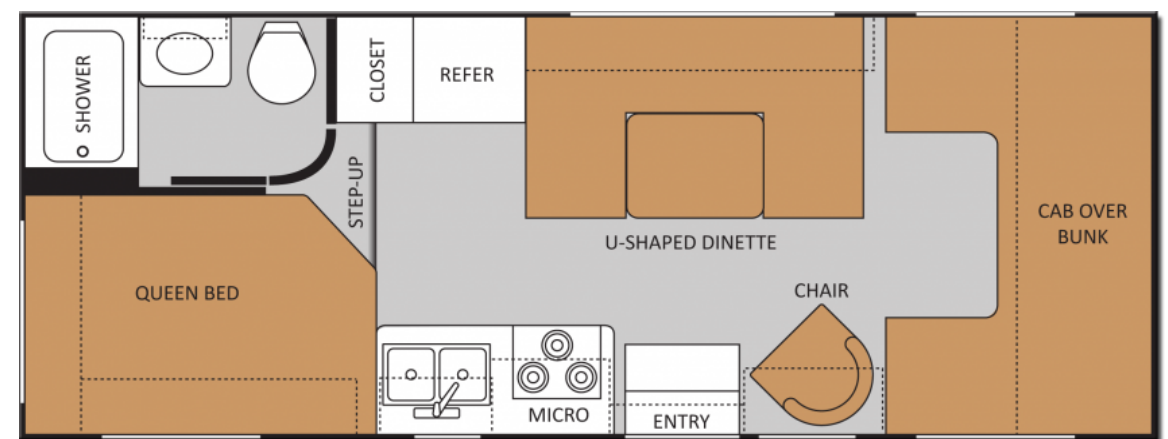

CLASS A

2000 Winnebago, 35 ft.
Slide-outs: 2
Sleeps: 6-8
\$165 per day

FLOOR PLAN

CLASS C

2004 Dutchman, 24 ft.
Slide-outs: NO
Sleeps: up to 4
\$135 per day

TRAVEL TRAILER

2014 Stream Line, 19 ft.
Slide-outs: 1
Sleeps: up to 4
\$110 per day

CAMPING TRAILER

2012 Flagstaff Pop-Up
Slide-outs: 2
Sleeps: 6-8
\$80 per day

All of our units include 100 free miles per day. Each additional mile is \$ 0.30.

Prices, models and floorplans are subject to change without notice.